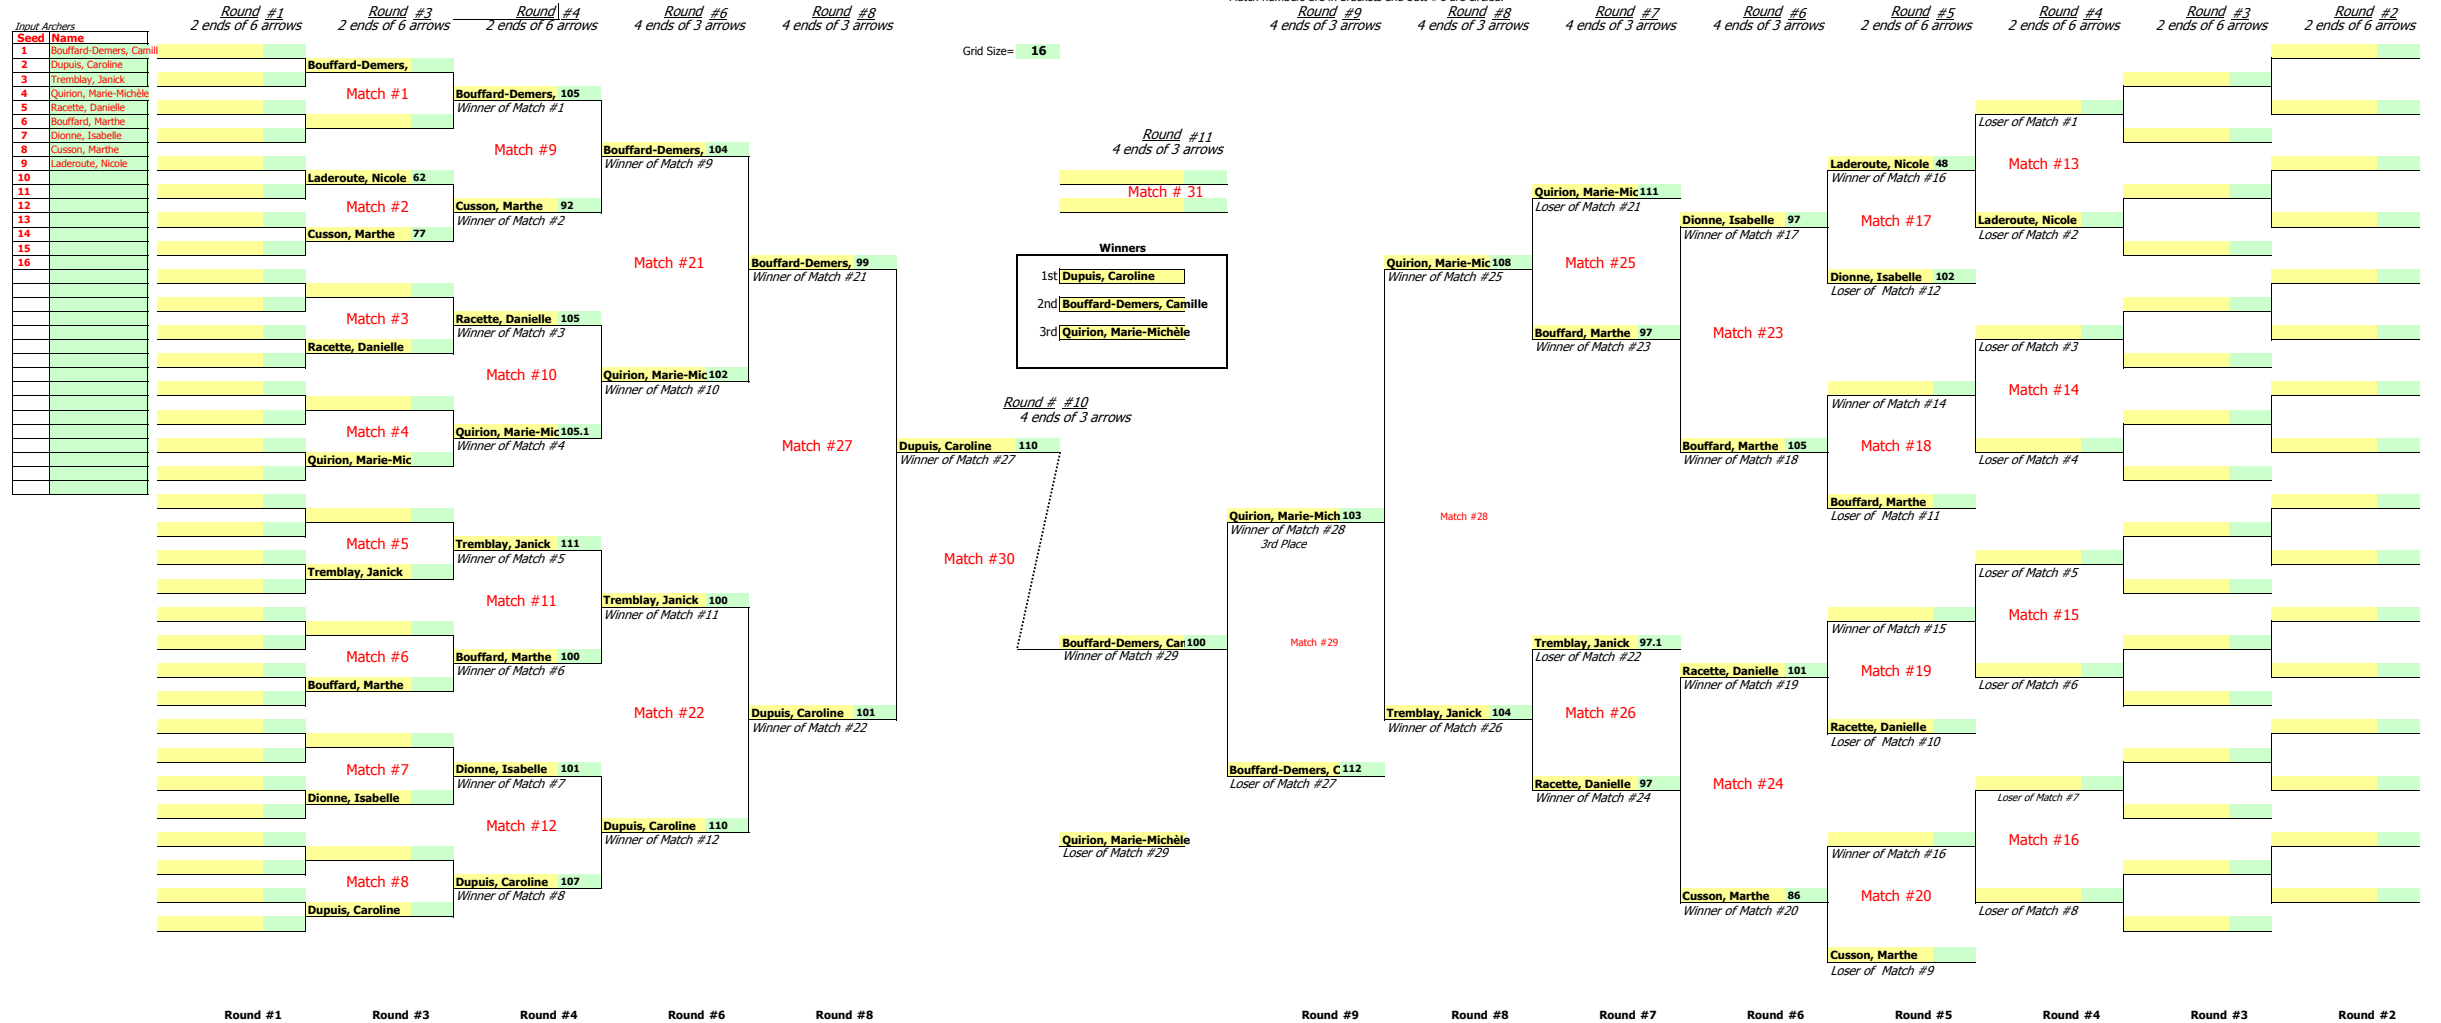

FTAQ OPEN - Femme Poulie 70m - 31 août 2008

Grid Size= 16