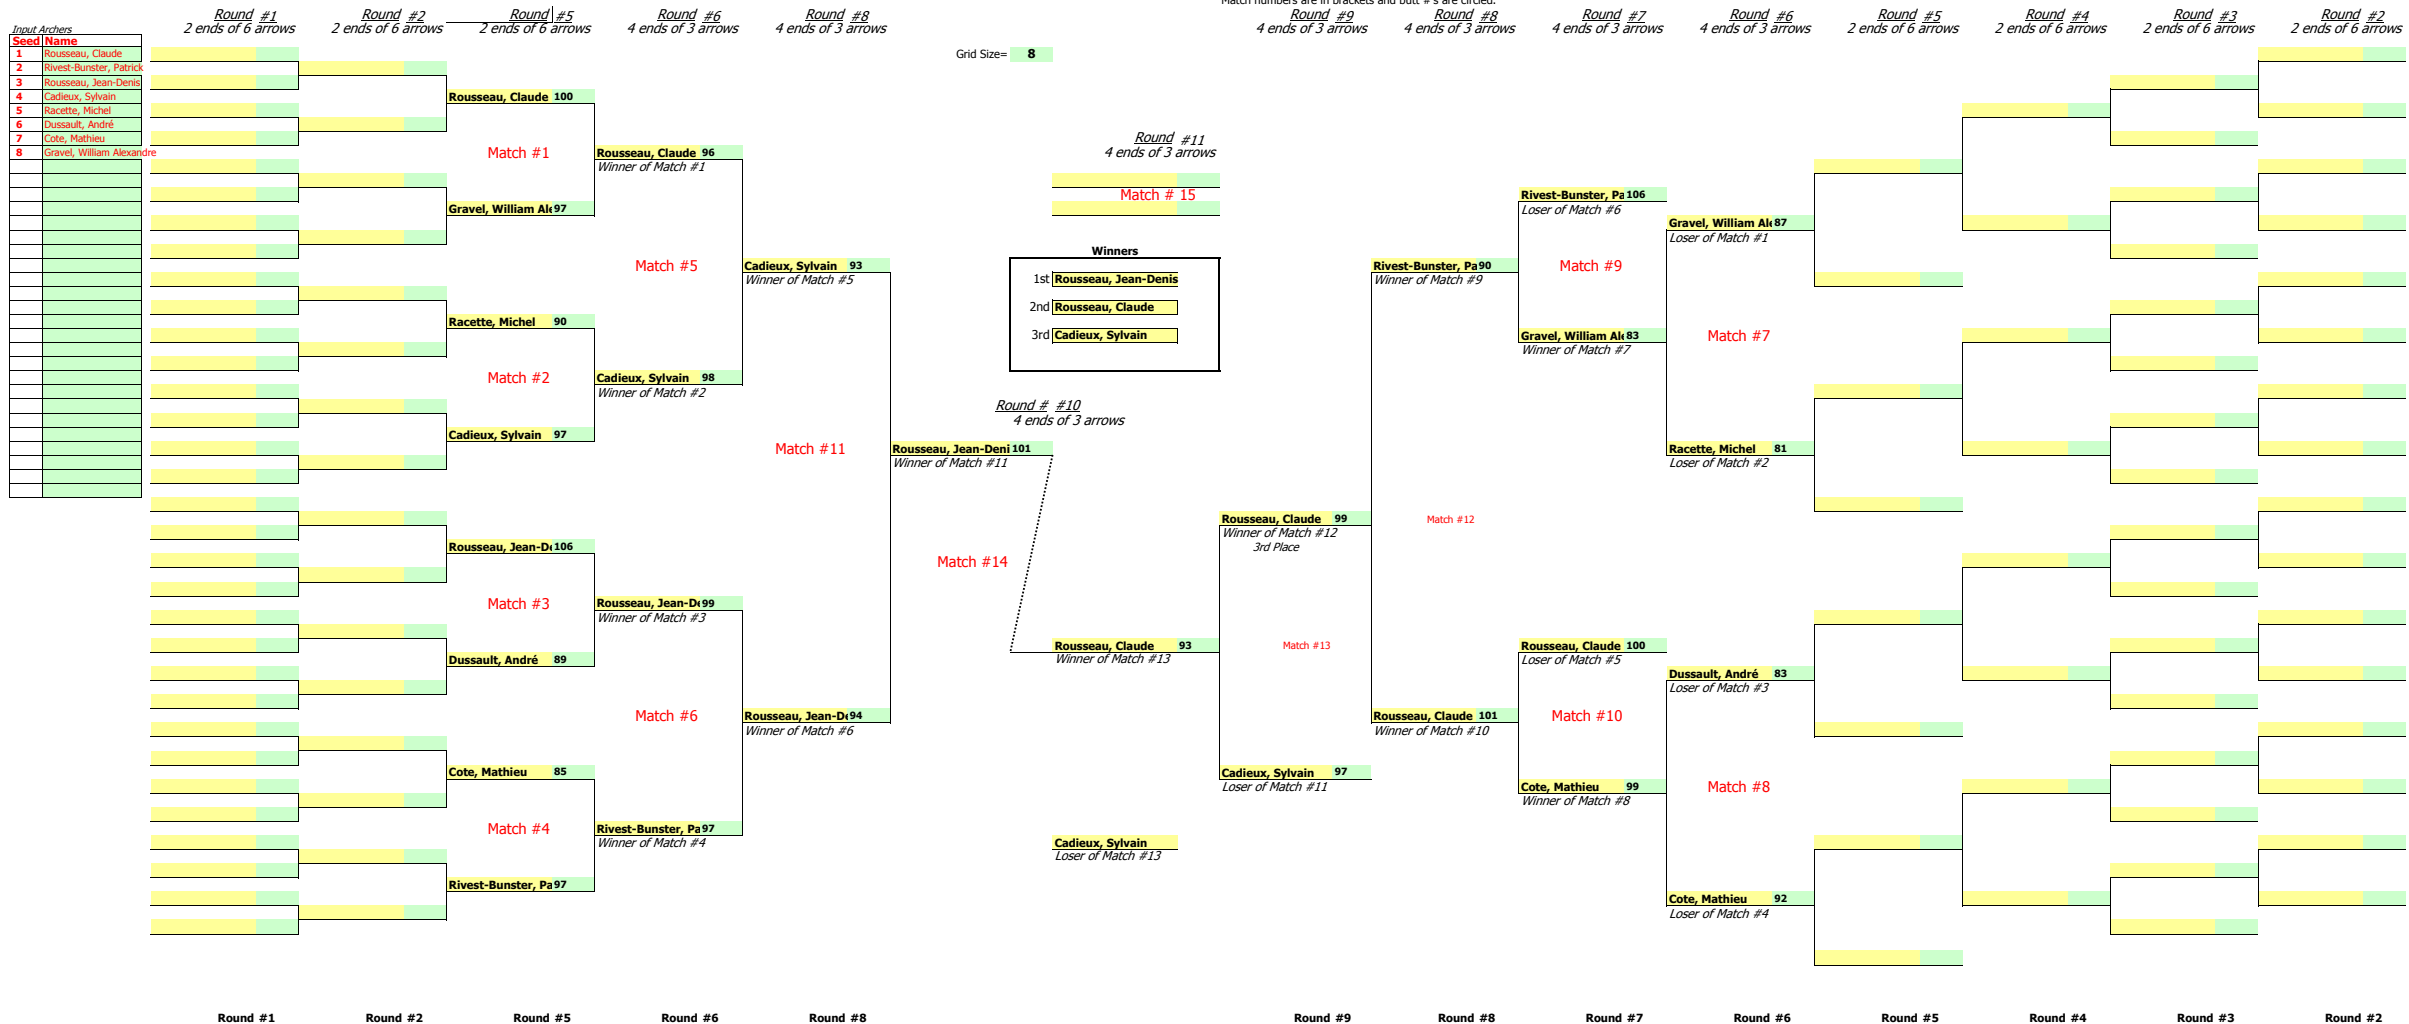

FTAQ OPEN - Homme Recourbé 70m - 31 août 2008