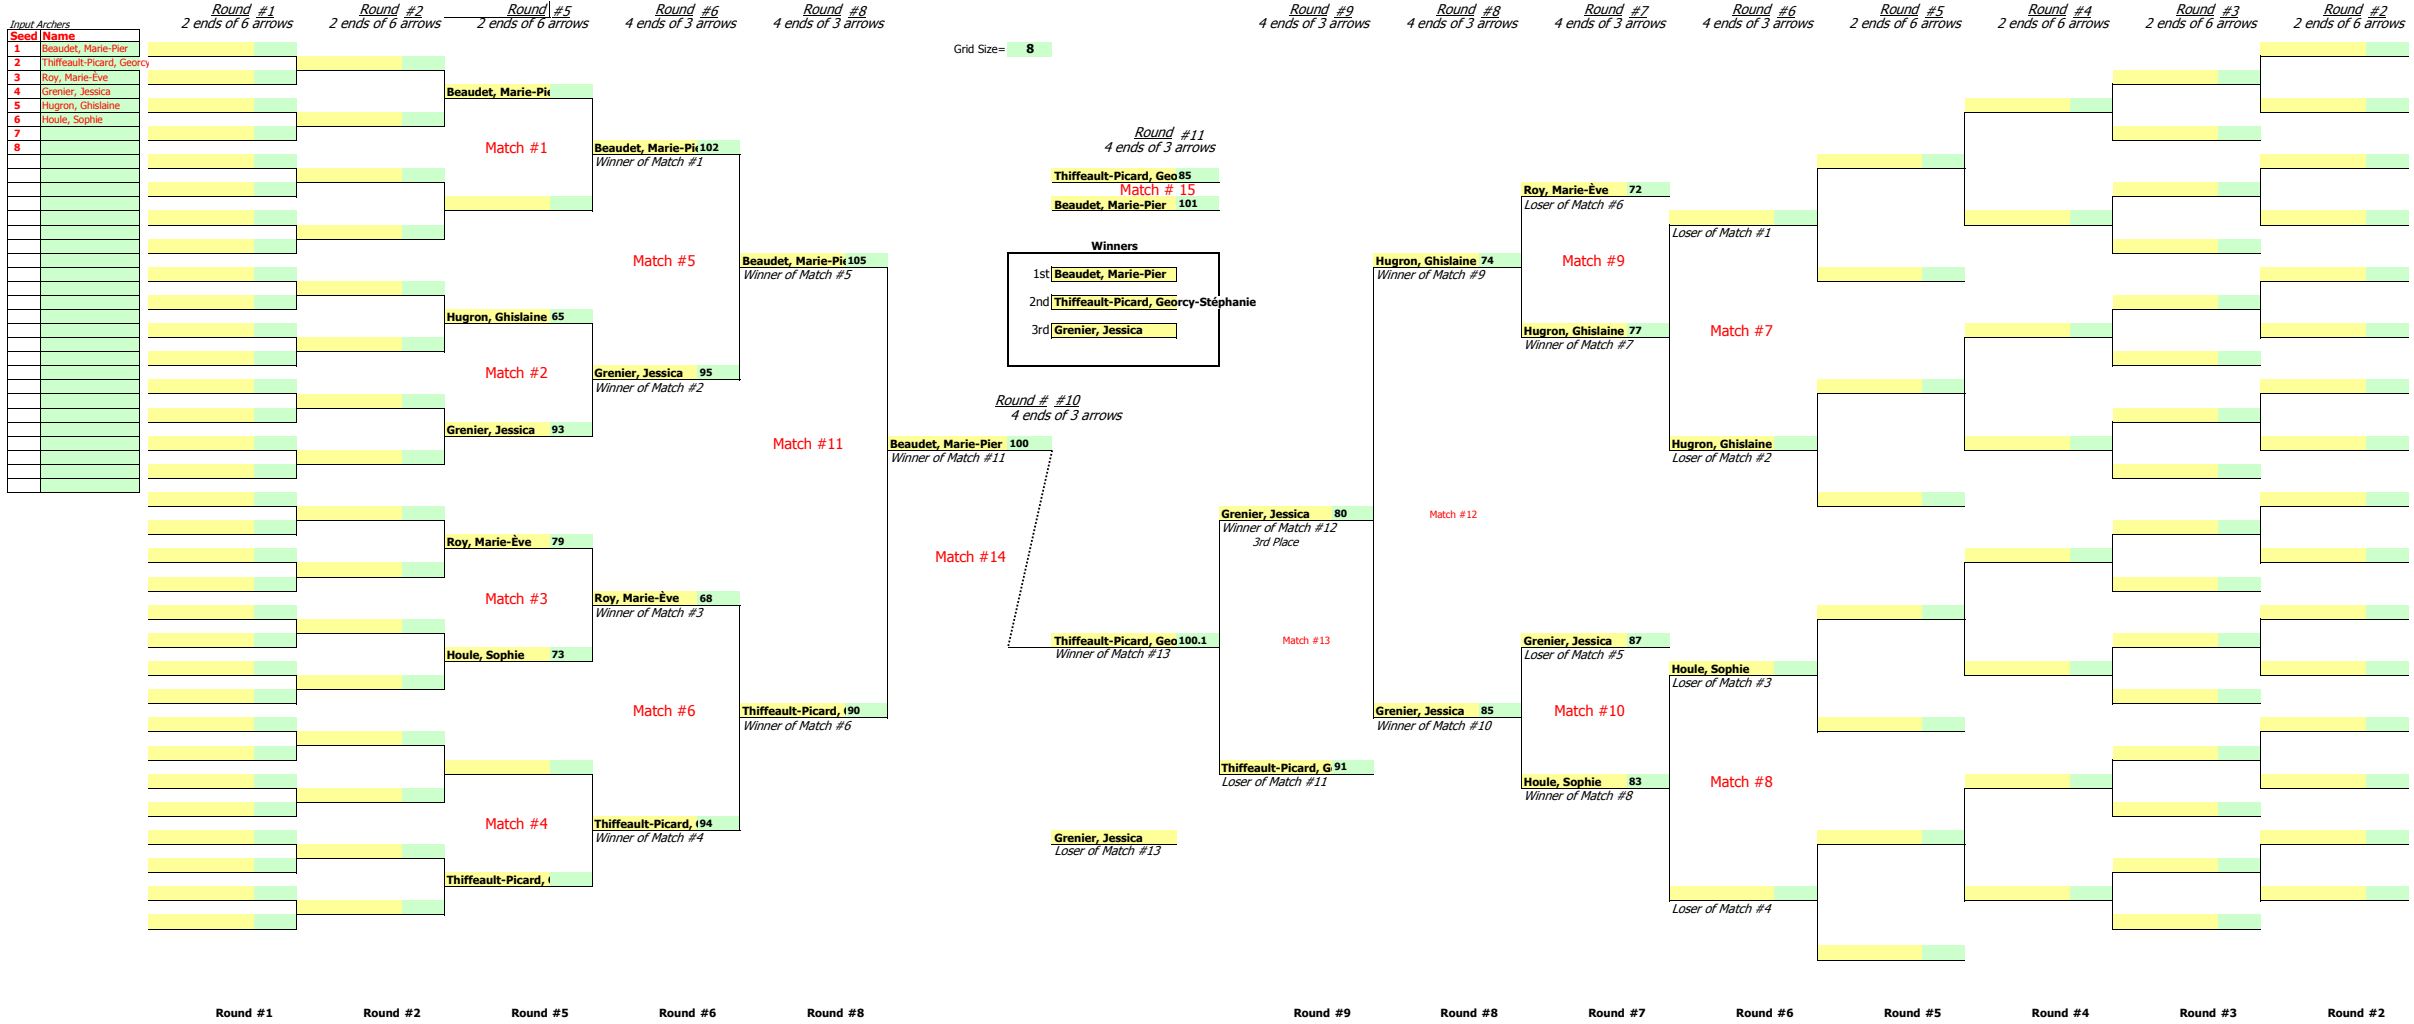

FTAQ OPEN - Femme Recourbé 70m - 31 août 2008