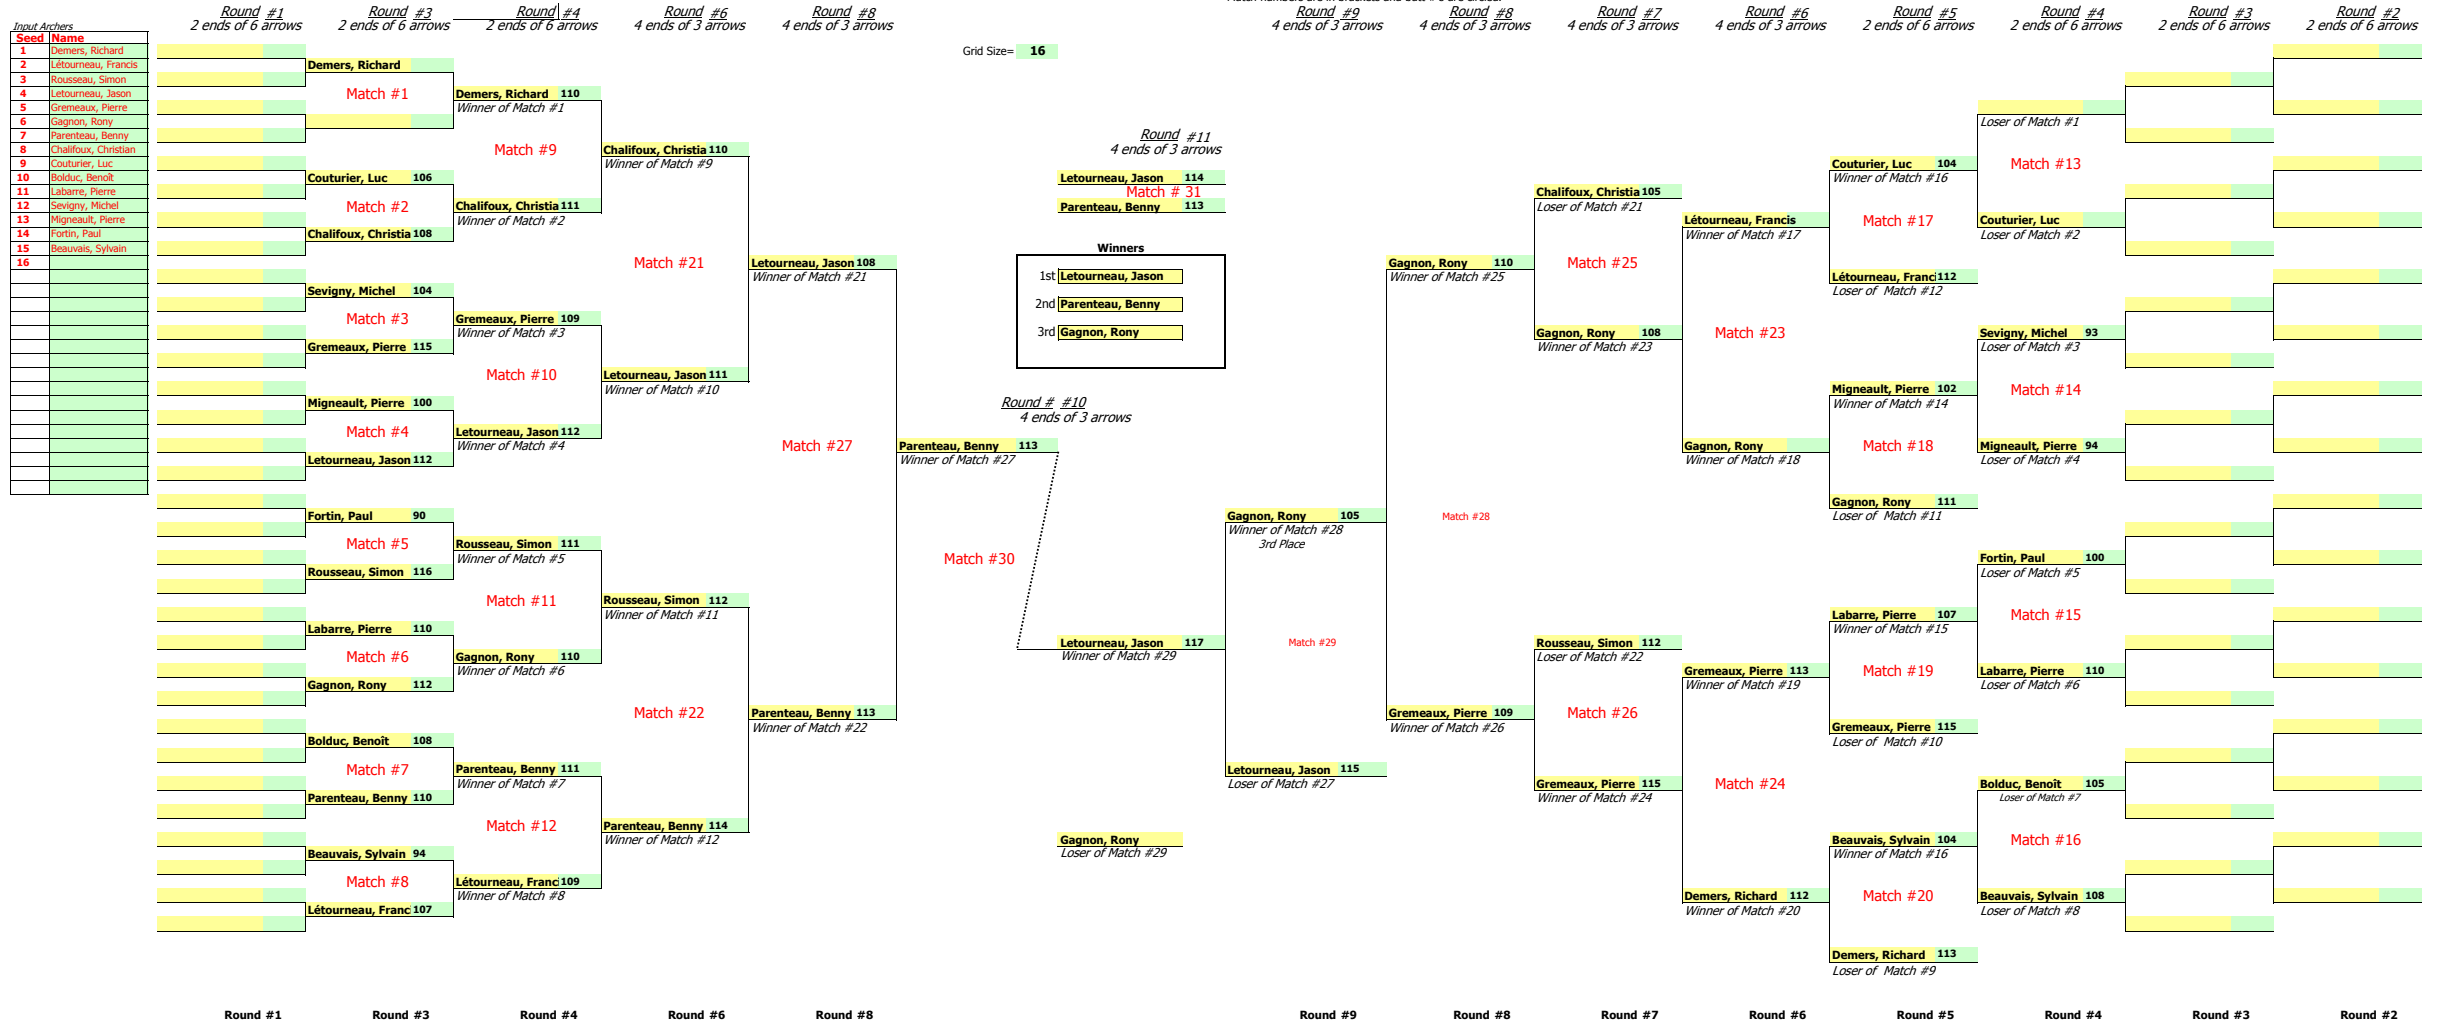

FTAQ OPEN - Homme Poulie 70m - 31 août 2008

Grid Size= 16